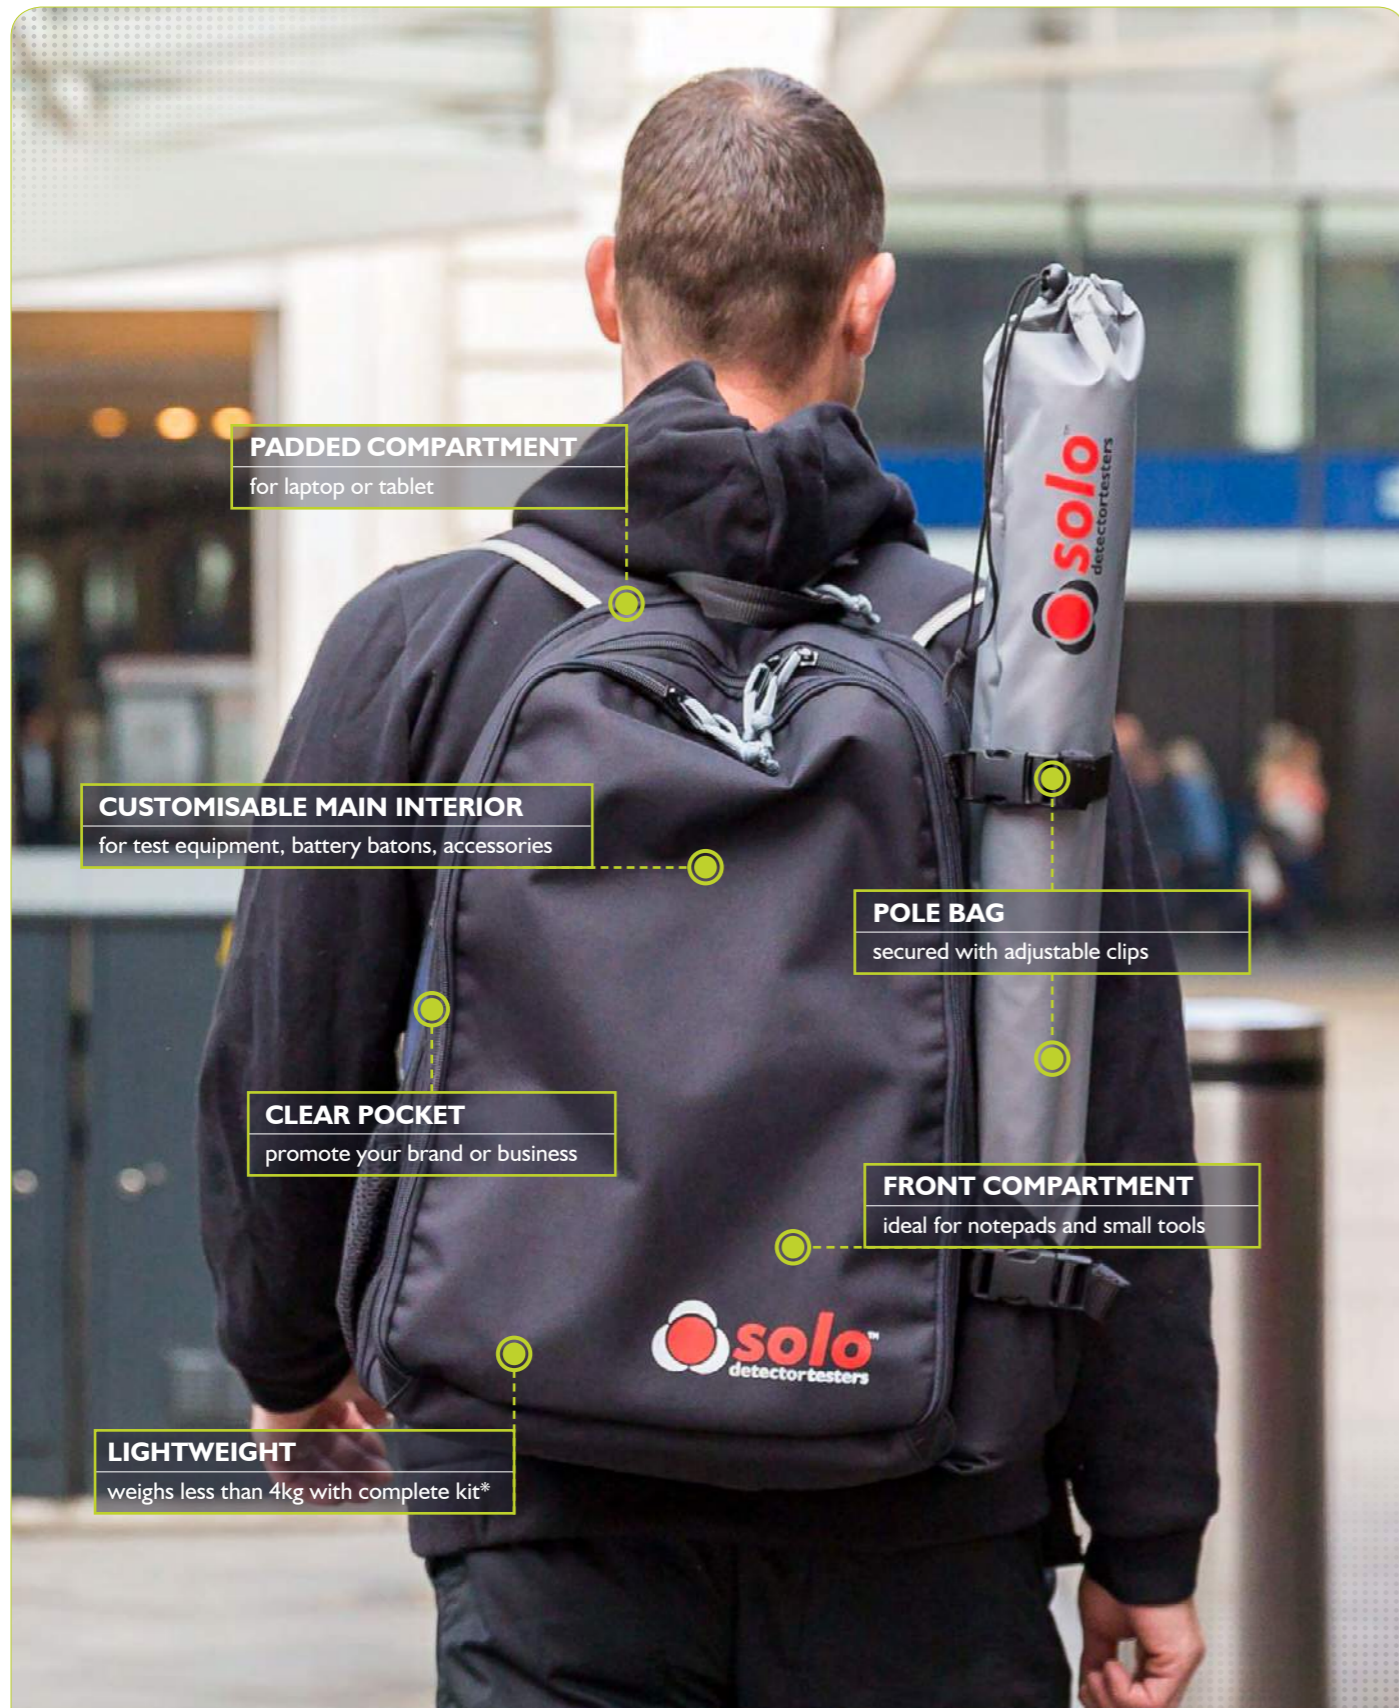

URBAN KITS

CONVENIENT, COMPACT, PRACTICAL

Perfect for the fire engineer on the go

Introducing **URBAN KITS**

Move quickly between sites with compact, industry leading detector test kits, designed for speed and agility.

Designed with portability in mind

The new range of **Urban fire detector test kits** allow engineers to move easily around towns, large sites, or buildings without the need to carry bulky poles and bags.

Urban telescopic and extension poles are half the length of conventional poles. Engineers are able to test smoke, heat, CO, or multi-sensor detectors at heights up to 5 metres.

Kit Benefits

- Lightweight - Weighs less than 4kg*
- Mobile - For city engineers or those on large sites
- Ready to go - Complete kit for testing any detector**
- Convenient - 50% Shorter poles***
- Practical - Easily & quickly test detectors up to 5m

PADDED COMPARTMENT
for laptop or tablet

CUSTOMISABLE MAIN INTERIOR
for test equipment, battery batons, accessories

POLE BAG
secured with adjustable clips

CLEAR POCKET
promote your brand or business

FRONT COMPARTMENT
ideal for notepads and small tools